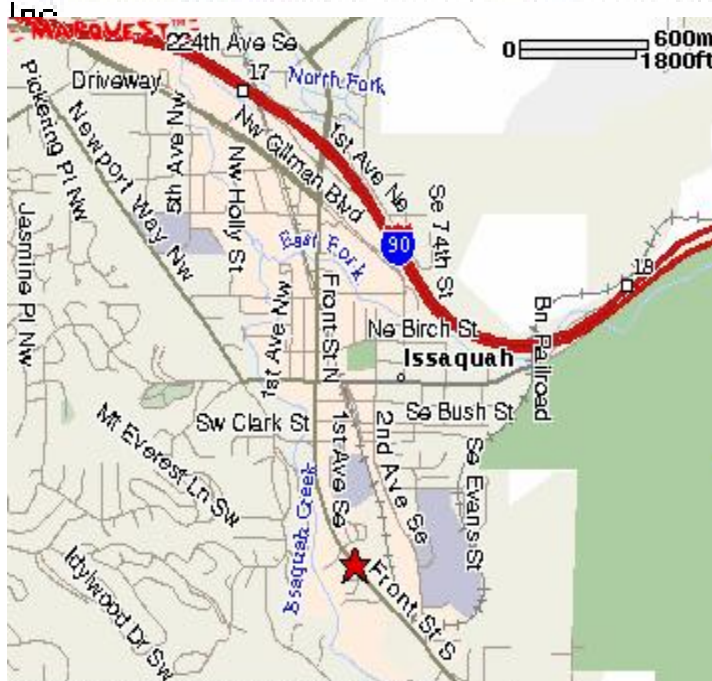

© 2003 MapQuest.com, Inc.; © 2003 GDT, Inc.